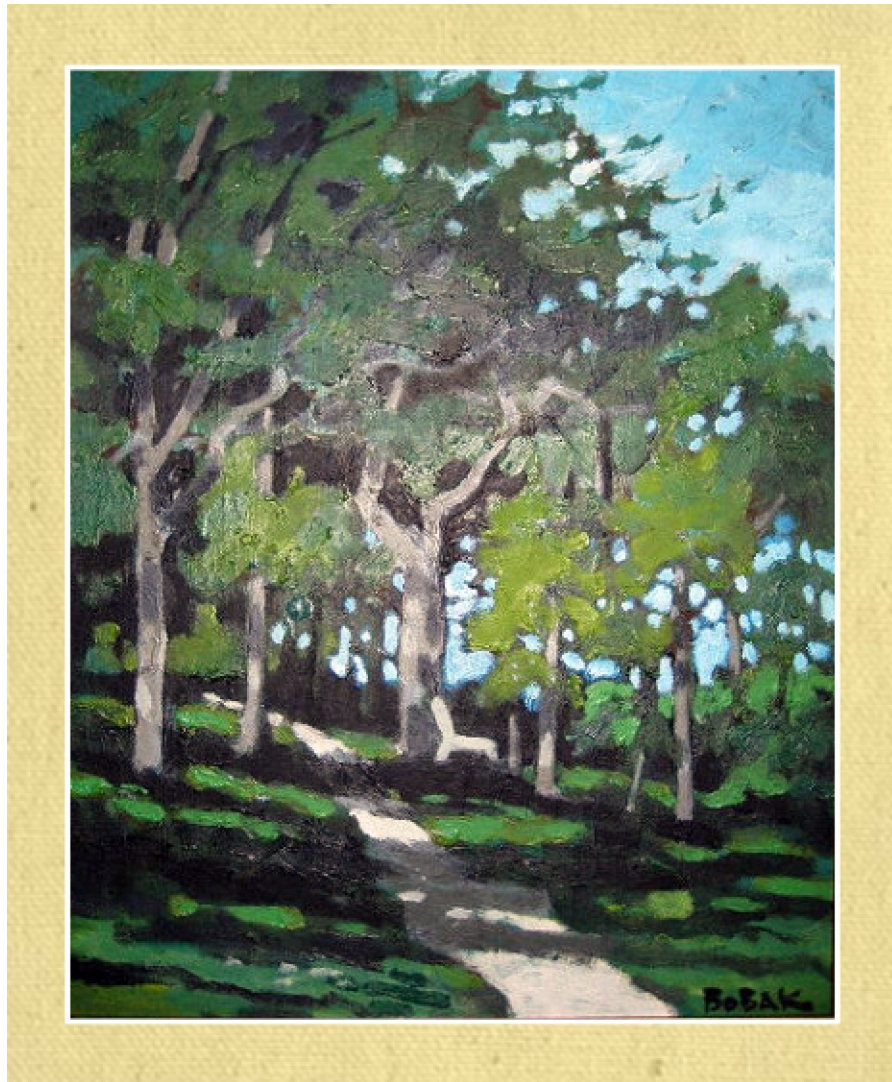

## Bruno Bobak

Woodland Path

13" x 16" ~ Oil